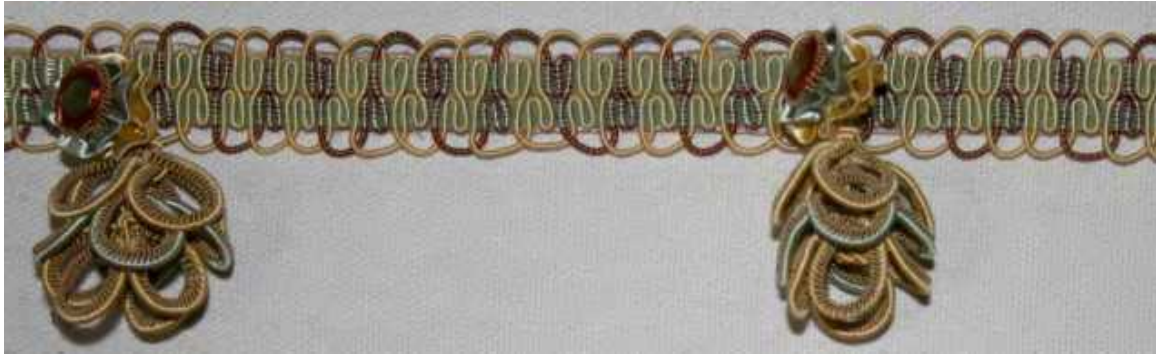

JANET YONATY INC
TEXTILES & TRIM

8642 MELROSE AVE.
W. HOLLYWOOD, CA. 90069
T: (310) 659-5422 F: (310) 659-5442

ARTICLE: RB316

COLOR: 2

REPEAT:

PRICE: $

CONTENT:

DESCRIPTION: