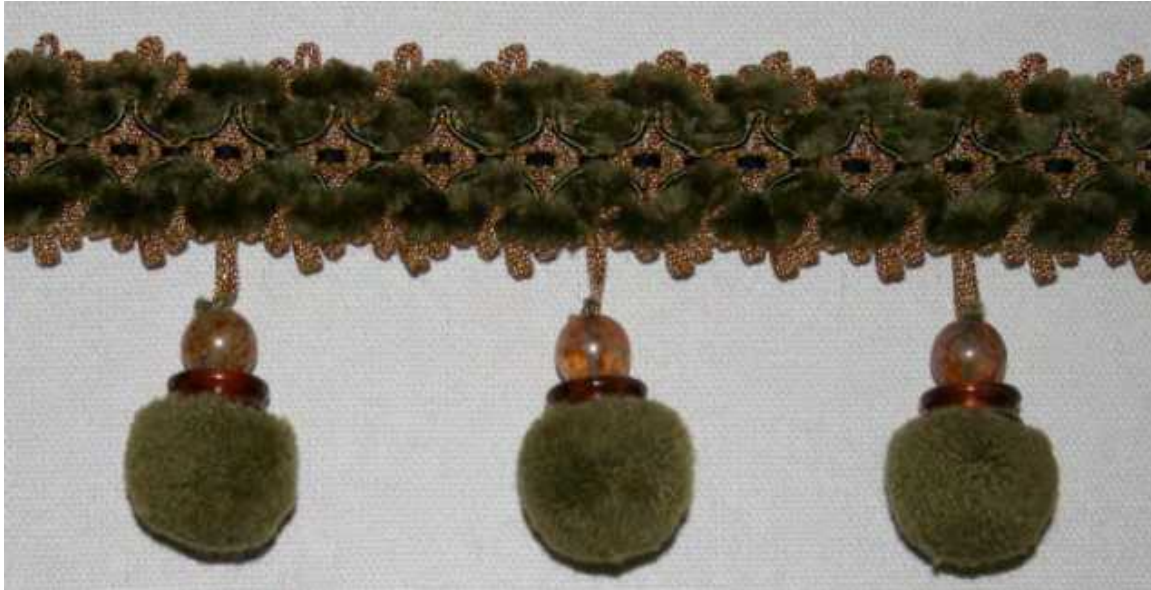

JANET YONATY INC
TEXTILES & TRIM

8642 MELROSE AVE.
W. HOLLYWOOD, CA. 90069
T: (310) 659-5422 F: (310) 659-5442

ARTICLE: 226

COLOR: 5229

REPEAT:

PRICE: $

CONTENT:

DESCRIPTION: