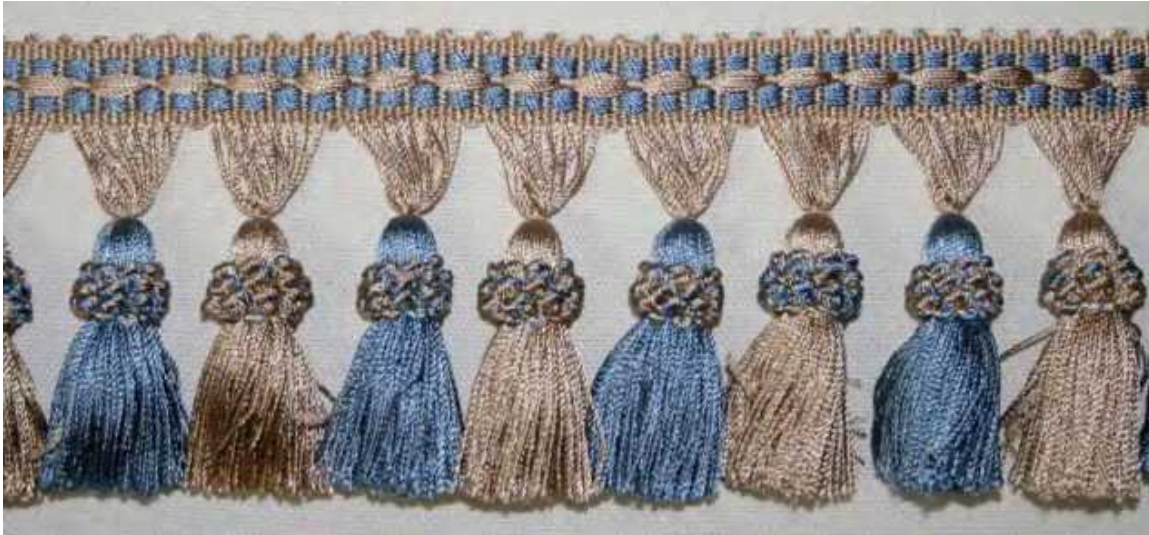

JANET YONATY INC

TEXTILES & TRIM

8642 MELROSE AVE.
W. HOLLYWOOD, CA. 90069
T: (310) 659-5422 F: (310) 659-5442

ARTICLE: RB318

COLOR: 6

REPEAT:

PRICE: $

CONTENT:

DESCRIPTION: