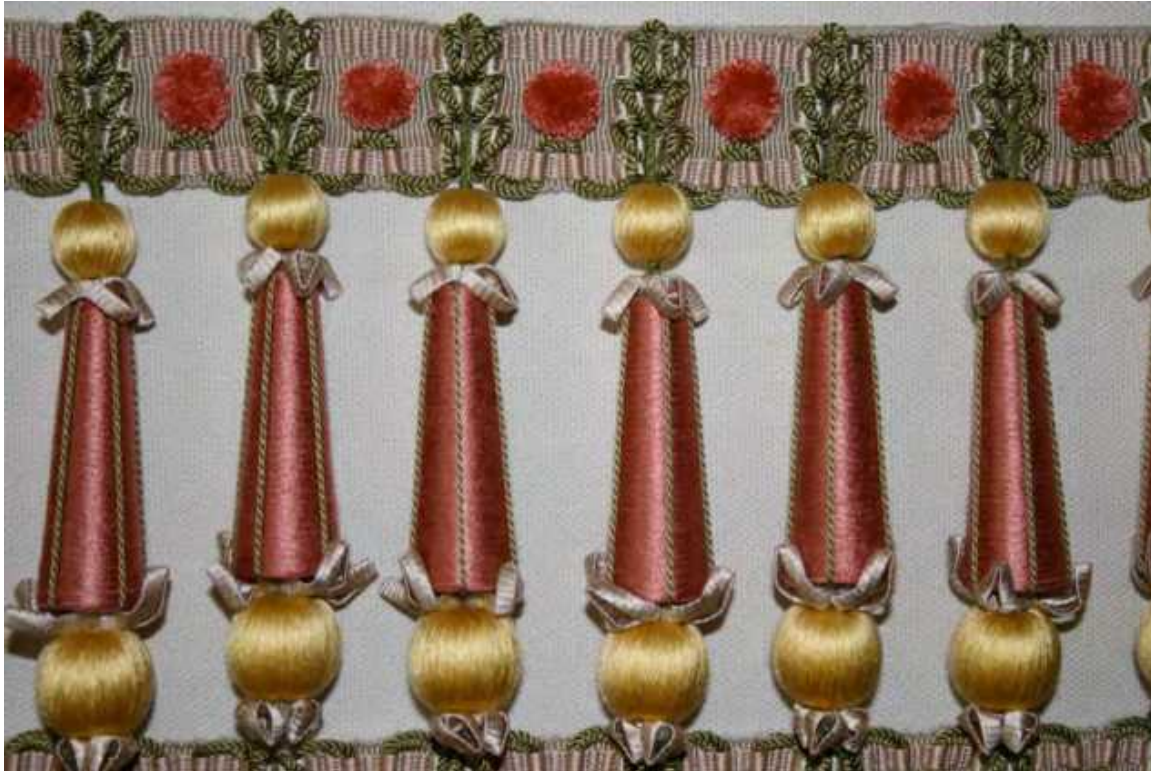

JANET YONATY INC

TEXTILES & TRIM

8642 MELROSE AVE.
W. HOLLYWOOD, CA. 90069
T: (310) 659-5422 F: (310) 659-5442

ARTICLE: RB345

COLOR: A2

REPEAT:

PRICE: $

CONTENT:

DESCRIPTION: