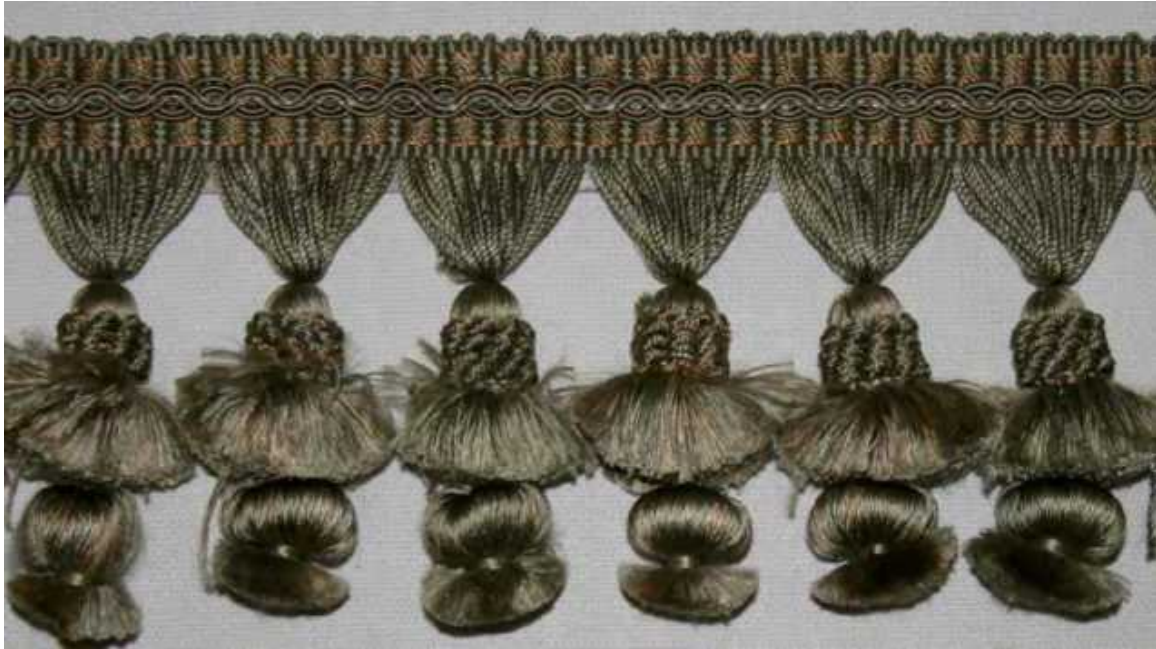

JANET YONATY INC
TEXTILES & TRIM

8642 MELROSE AVE.
W. HOLLYWOOD, CA. 90069
T: (310) 659-5422 F: (310) 659-5442

ARTICLE: RB304

COLOR: 1

REPEAT:

PRICE: $

CONTENT:

DESCRIPTION: