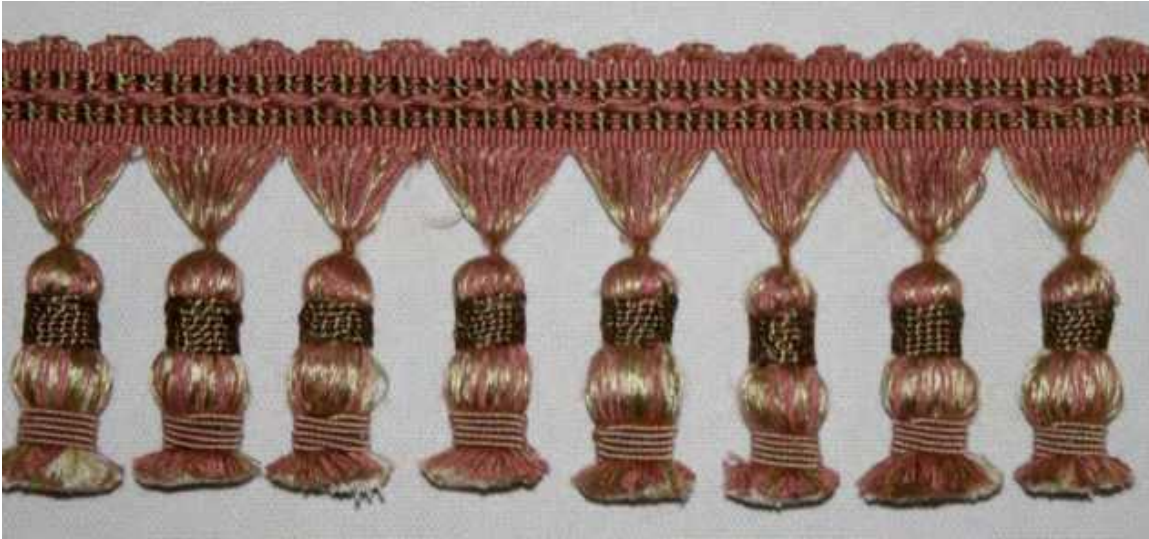

JANET YONATY INC
TEXTILES & TRIM

8642 MELROSE AVE.
W. HOLLYWOOD, CA. 90069
T: (310) 659-5422 F: (310) 659-5442

ARTICLE: 51

COLOR: 5

REPEAT:

PRICE: $

CONTENT:

DESCRIPTION: