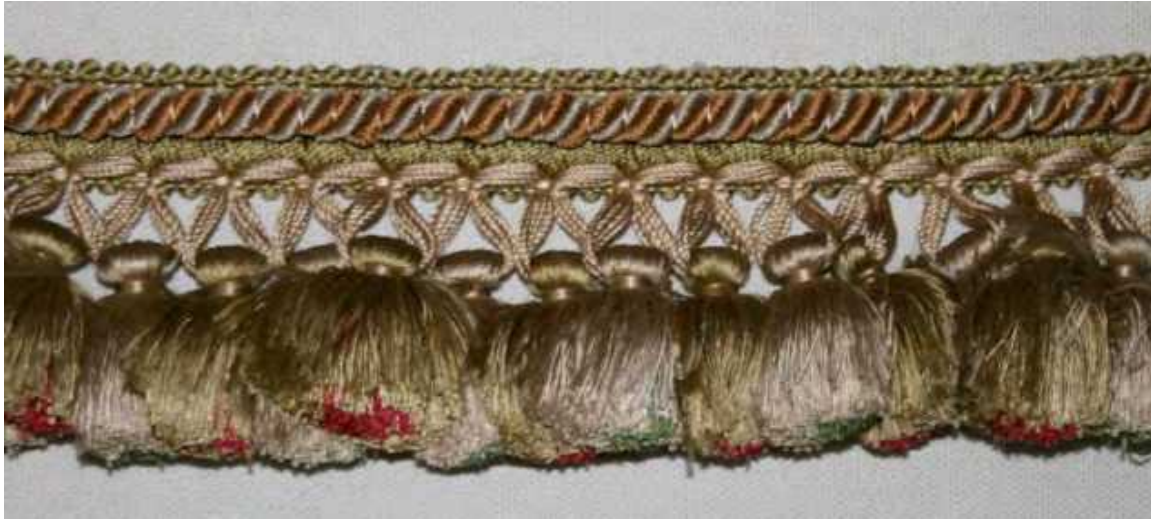

JANET YONATY INC
TEXTILES & TRIM

8642 MELROSE AVE.
W. HOLLYWOOD, CA. 90069
T: (310) 659-5422 F: (310) 659-5442

ARTICLE: RB303

COLOR: 1

REPEAT:

PRICE: $

CONTENT:

DESCRIPTION: