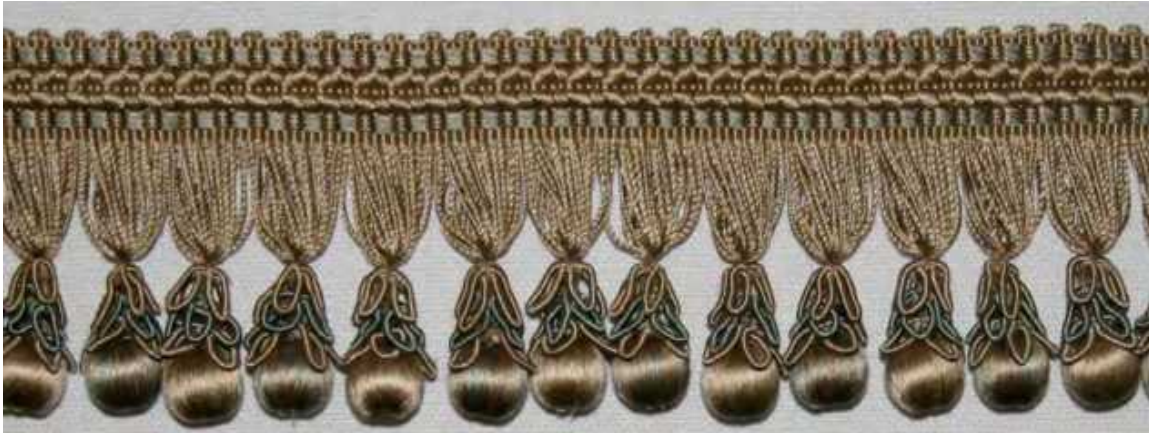

JANET YONATY INC
TEXTILES & TRIM

8642 MELROSE AVE.
W. HOLLYWOOD, CA. 90069
T: (310) 659-5422 F: (310) 659-5442

ARTICLE: RB410

COLOR: 3

REPEAT:

PRICE: $

CONTENT:

DESCRIPTION: