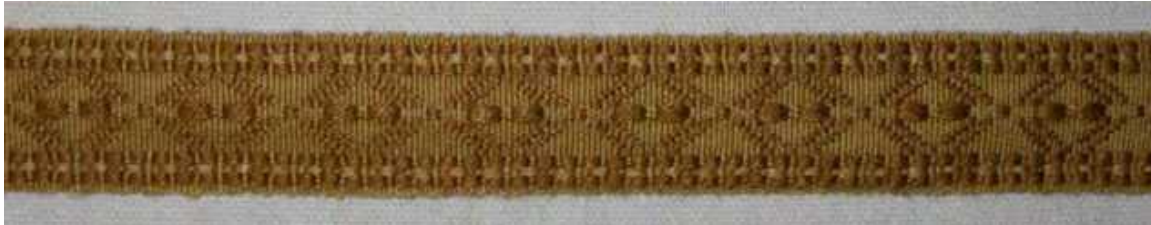

JANET YONATY INC
TEXTILES & TRIM

8642 MELROSE AVE.
W. HOLLYWOOD, CA. 90069
T: (310) 659-5422 F: (310) 659-5442

ARTICLE: RB253

COLOR: A11

REPEAT:

PRICE: $

CONTENT:

DESCRIPTION: