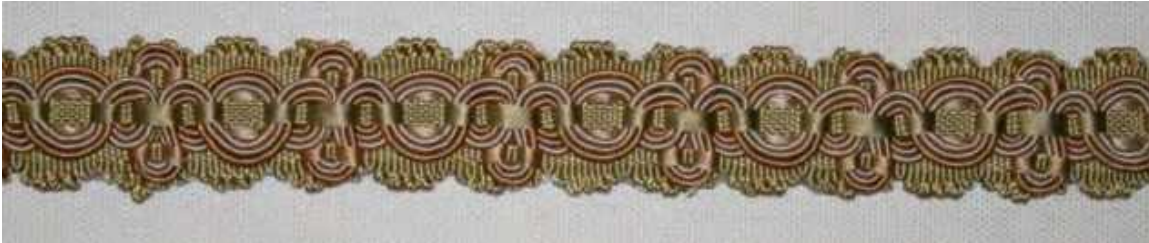

COLOR: 4

REPEAT:

PRICE: \$

CONTENT:

DESCRIPTION:

JANET YONATY INC
TEXTILES & TRIM

8642 MELROSE AVE.
W. HOLLYWOOD, CA. 90069
T: (310) 659-5422 F: (310) 659-5442

ARTICLE: RB215