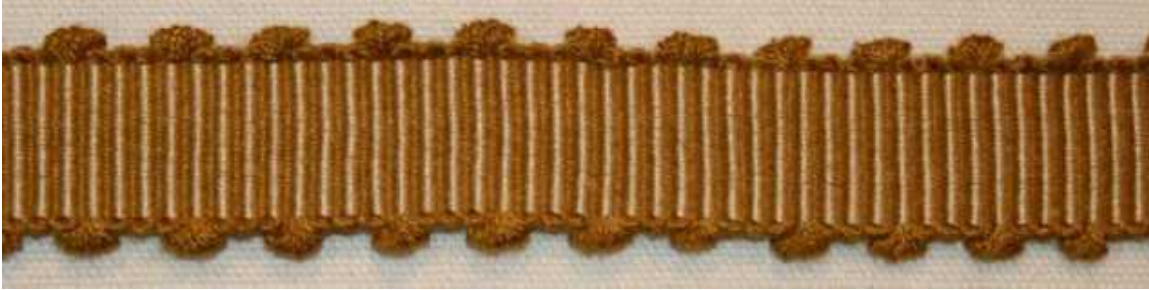

JANET YONATY INC
TEXTILES & TRIM

8642 MELROSE AVE.
W. HOLLYWOOD, CA. 90069
T: (310) 659-5422 F: (310) 659-5442

ARTICLE: RB237

COLOR: 11

REPEAT:

PRICE: $

CONTENT:

DESCRIPTION: