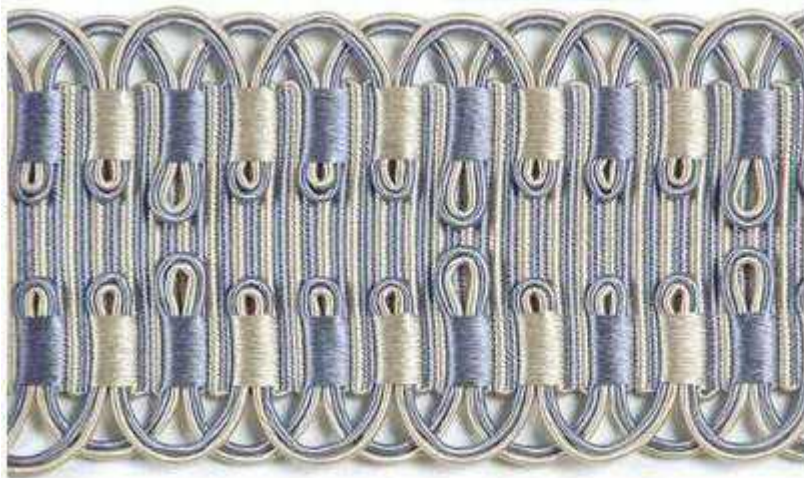

COLOR: A1

PRICE: \$

CONTENT:

DESCRIPTION:

JANET YONATY INC

TEXTILES & TRIM

8642 MELROSE AVE.
W. HOLLYWOOD, CA. 90069
T: (310) 659-5422 F: (310) 659-5442

Content:
Silk: 44.8%,
Cotton: 44.2%,
Nylon: 7%,
Spun rayon: 4%