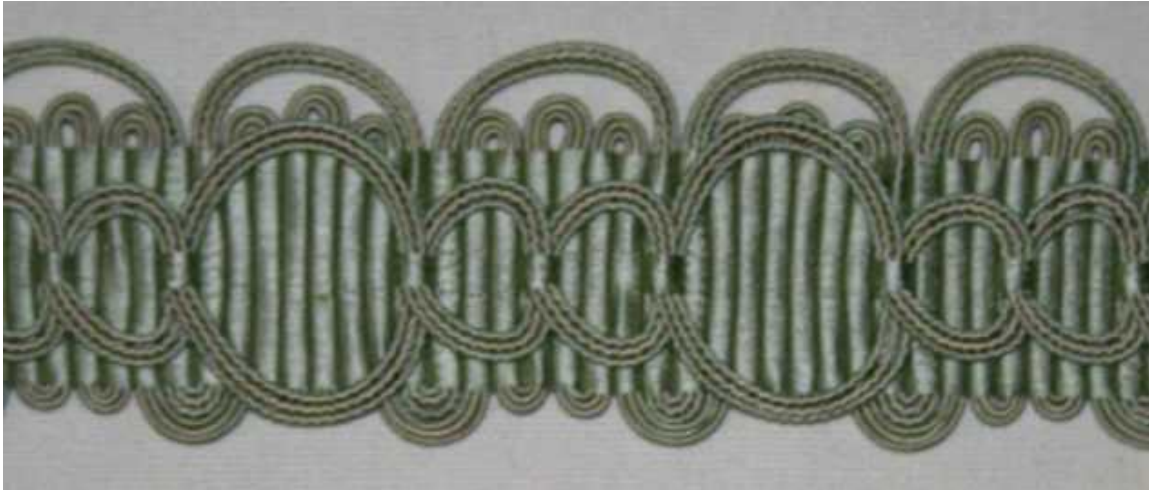

JANET YONATY INC
TEXTILES & TRIM

8642 MELROSE AVE.
W. HOLLYWOOD, CA. 90069
T: (310) 659-5422 F: (310) 659-5442

ARTICLE: RB258

COLOR: A1

REPEAT:

PRICE: $

CONTENT:

DESCRIPTION: