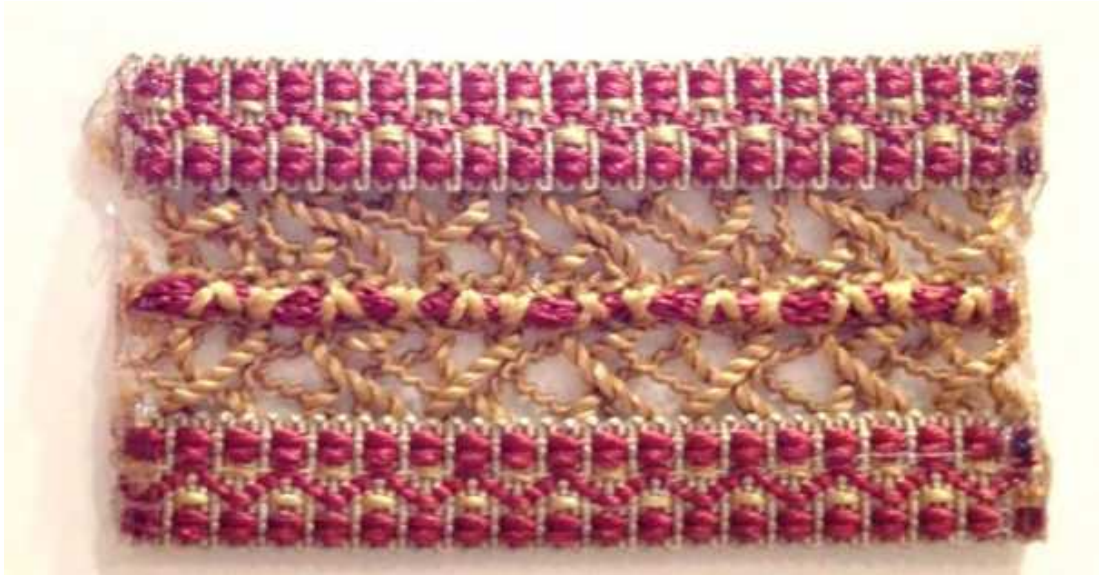

ARTICLE: RB291

COLOR: A1

PRICE: \$

CONTENT:

DESCRIPTION:

JANET YONATY INC
TEXTILES & TRIM

8642 MELROSE AVE.
W. HOLLYWOOD, CA. 90069
T: (310) 659-5422 F: (310) 659-5442

ARTICLE: RB292