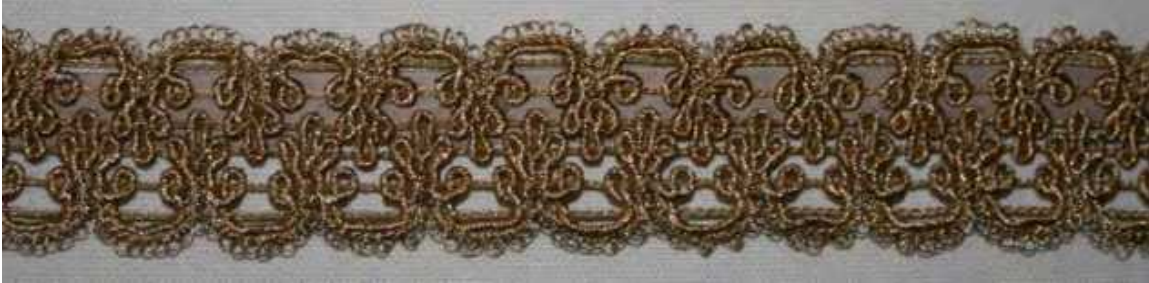

JANET YONATY INC
TEXTILES & TRIM

8642 MELROSE AVE.
W. HOLLYWOOD, CA. 90069
T: (310) 659-5422 F: (310) 659-5442

ARTICLE: 576

COLOR: 1

REPEAT:

PRICE: $

CONTENT:

DESCRIPTION: