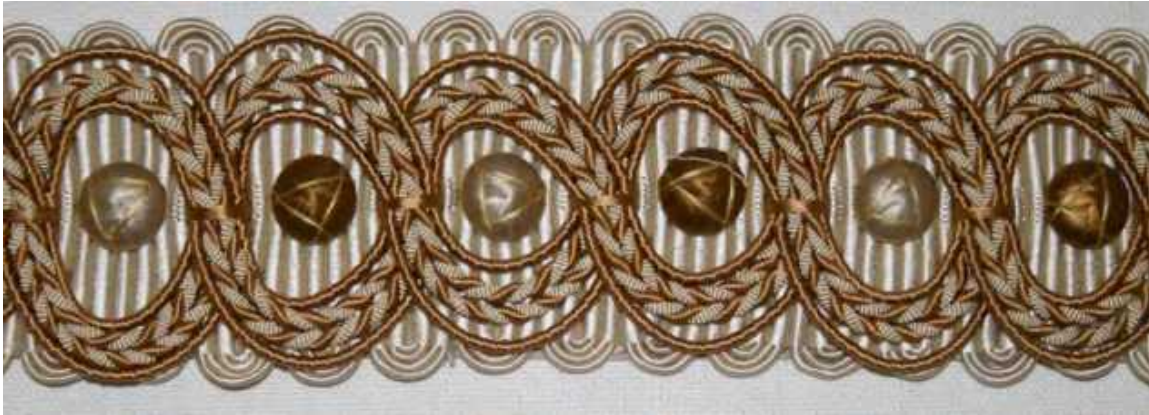

JANET YONATY INC
TEXTILES & TRIM

8642 MELROSE AVE.
W. HOLLYWOOD, CA. 90069
T: (310) 659-5422 F: (310) 659-5442

ARTICLE: RB236

COLOR: 9

REPEAT:

PRICE: $

CONTENT:

DESCRIPTION: