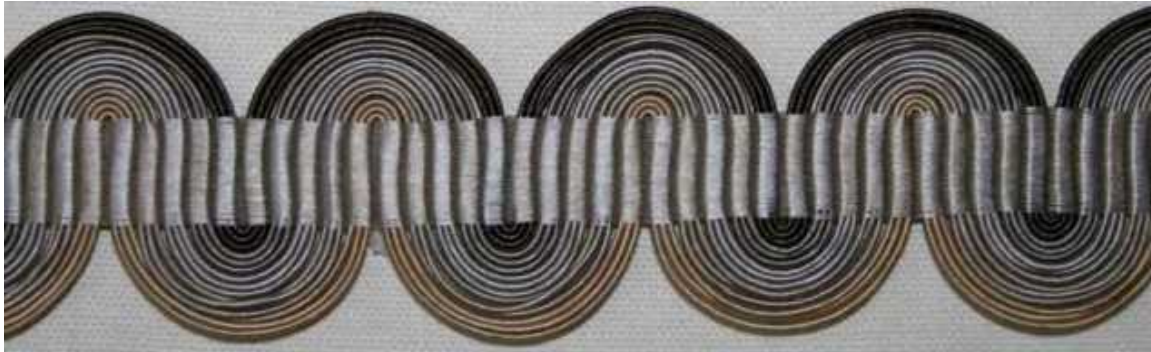

COLOR: 0327

REPEAT:

PRICE: \$

CONTENT:

DESCRIPTION:

JANET YONATY INC
TEXTILES & TRIM

8642 MELROSE AVE.
W. HOLLYWOOD, CA. 90069
T: (310) 659-5422 F: (310) 659-5442

ARTICLE: RB227