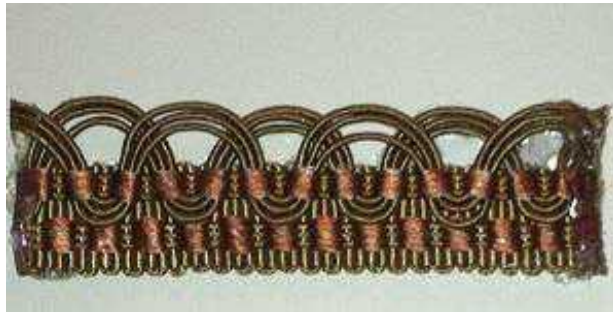

JANET YONATY INC
TEXTILES & TRIM

8642 MELROSE AVE.
W. HOLLYWOOD, CA. 90069
T: (310) 659-5422 F: (310) 659-5442

ARTICLE: RB278

COLOR: A1

PRICE: $

CONTENT:

DESCRIPTION: