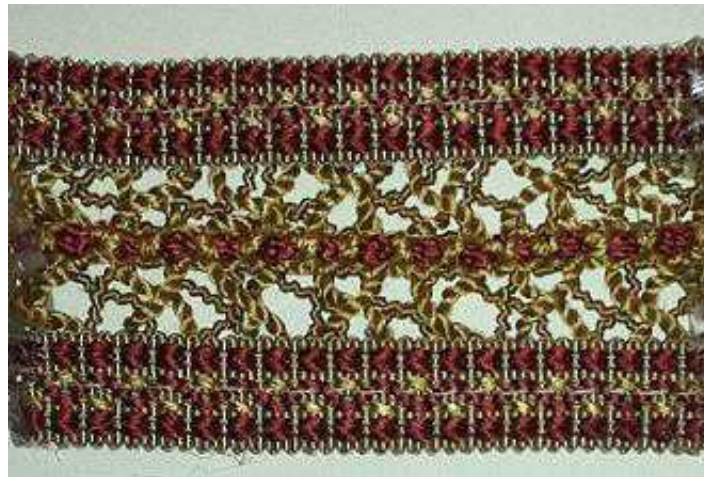

COLOR: A1

PRICE: \$

CONTENT:

DESCRIPTION:

JANET YONATY INC
TEXTILES & TRIM

8642 MELROSE AVE.
W. HOLLYWOOD, CA. 90069
T: (310) 659-5422 F: (310) 659-5442

ARTICLE: RB292

COLOR: A1