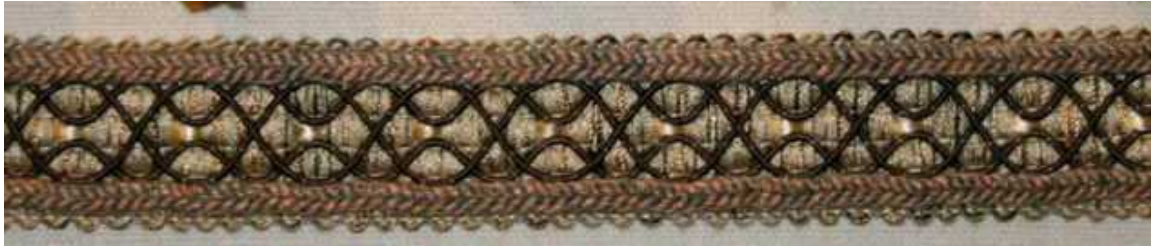

COLOR: 2

REPEAT:

PRICE: \$

CONTENT:

DESCRIPTION:

JANET YONATY INC
TEXTILES & TRIM

8642 MELROSE AVE.
W. HOLLYWOOD, CA. 90069
T: (310) 659-5422 F: (310) 659-5442

ARTICLE: RB222