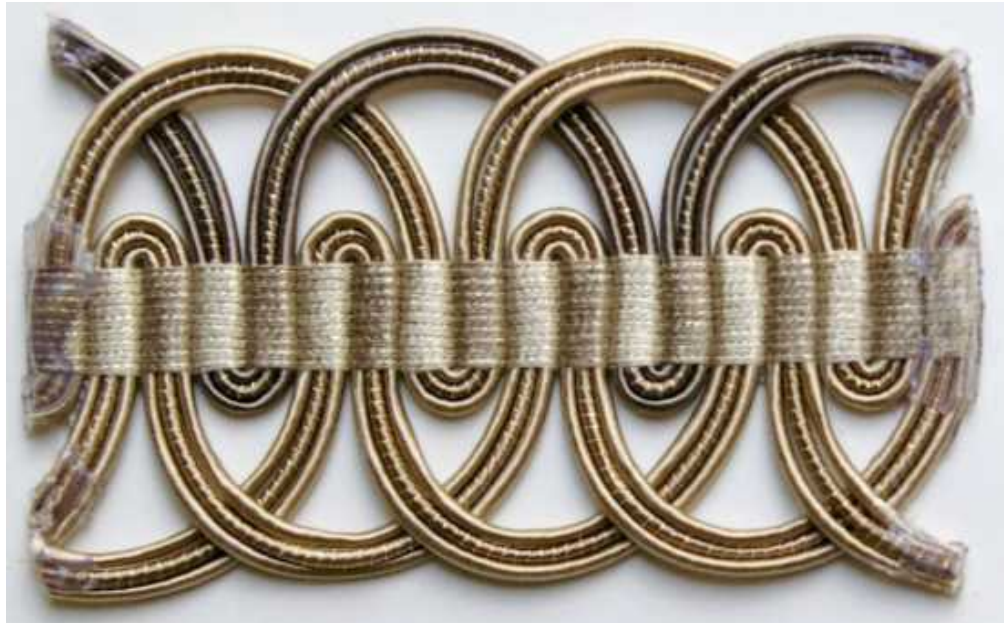

JANET YONATY INC
TEXTILES & TRIM

8642 MELROSE AVE.
W. HOLLYWOOD, CA. 90069
T: (310) 659-5422 F: (310) 659-5442

ARTICLE: 302505

COLOR: 547

PRICE: $

CONTENT:

DESCRIPTION: