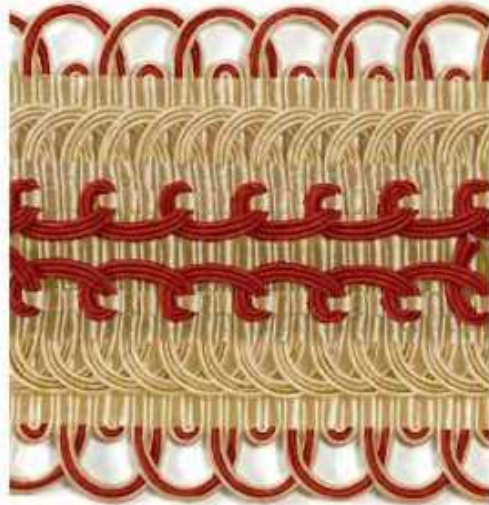

ARTICLE: JYXR81/A1

COLOR: A1

PRICE: \$

CONTENT:

DESCRIPTION:

JANET YONATY INC
TEXTILES & TRIM

8642 MELROSE AVE.
W. HOLLYWOOD, CA. 90069
T: (310) 659-5422 F: (310) 659-5442

ARTICLE: JYXR98BY