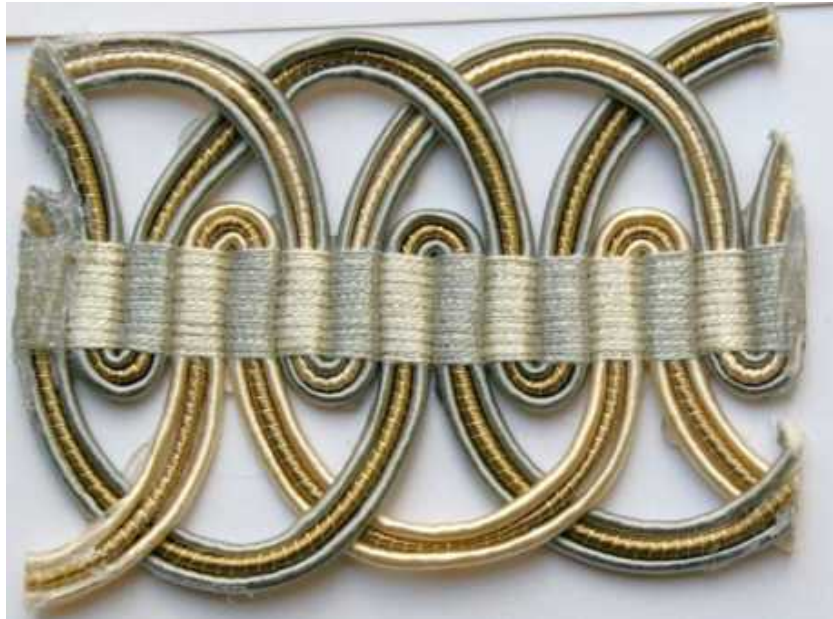

JANET YONATY INC
TEXTILES & TRIM

8642 MELROSE AVE.
W. HOLLYWOOD, CA. 90069
T: (310) 659-5422 F: (310) 659-5442

ARTICLE: 302505

COLOR: 847

PRICE: $

CONTENT:

DESCRIPTION: