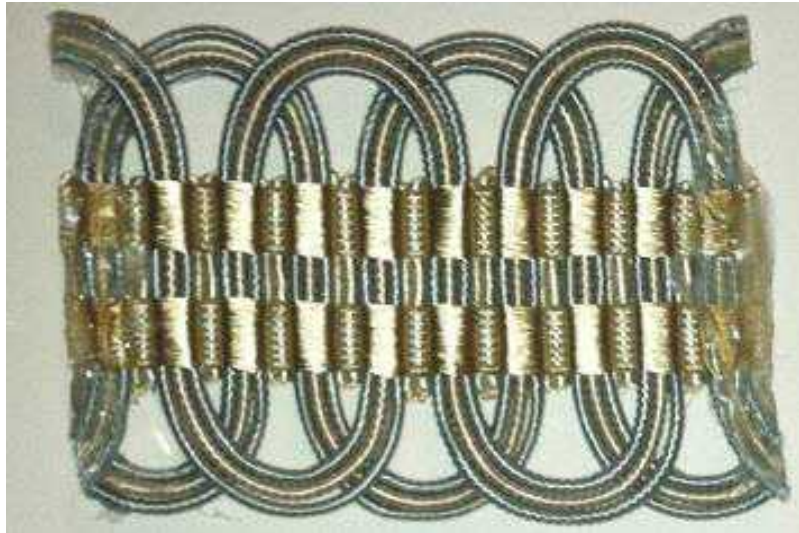

JANET YONATY INC
TEXTILES & TRIM

8642 MELROSE AVE.
W. HOLLYWOOD, CA. 90069
T: (310) 659-5422 F: (310) 659-5442

ARTICLE: RB265

COLOR: A2

PRICE: $

CONTENT:

DESCRIPTION: