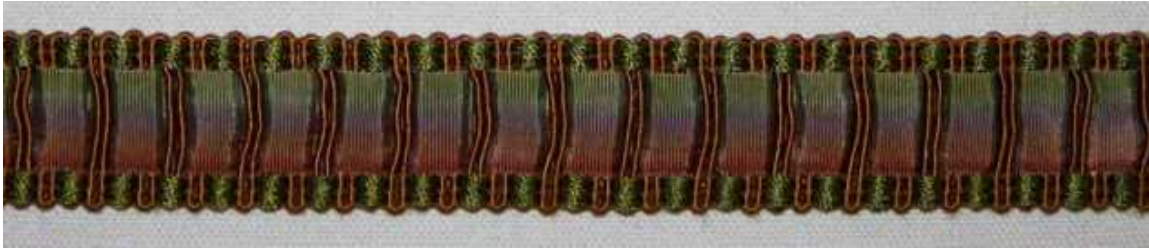

JANET YONATY INC
TEXTILES & TRIM

8642 MELROSE AVE.
W. HOLLYWOOD, CA. 90069
T: (310) 659-5422 F: (310) 659-5442

ARTICLE: 795
COLOR: 1116
REPEAT:
PRICE: $
CONTENT:
DESCRIPTION: