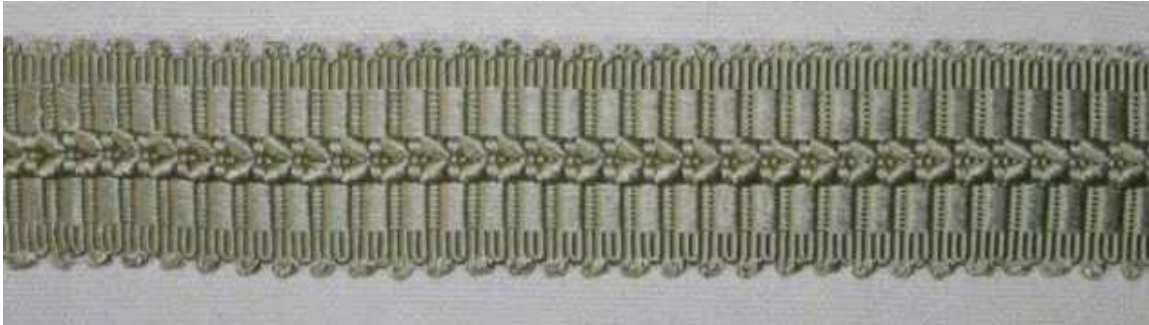

JANET YONATY INC
TEXTILES & TRIM

8642 MELROSE AVE.
W. HOLLYWOOD, CA. 90069
T: (310) 659-5422 F: (310) 659-5442

ARTICLE: RB247

COLOR: A1

REPEAT:

PRICE: $

CONTENT:

DESCRIPTION: