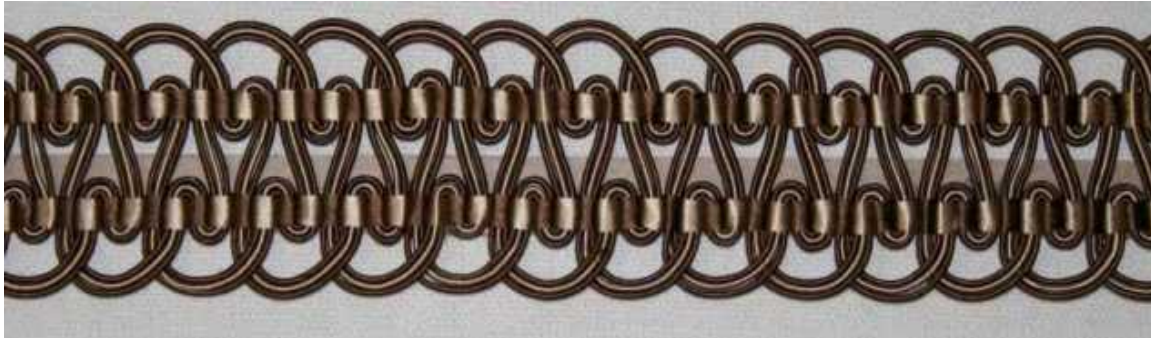

JANET YONATY INC
TEXTILES & TRIM

8642 MELROSE AVE.
W. HOLLYWOOD, CA. 90069
T: (310) 659-5422 F: (310) 659-5442

ARTICLE: RB241

COLOR: A2

REPEAT:

PRICE: $

CONTENT:

DESCRIPTION: