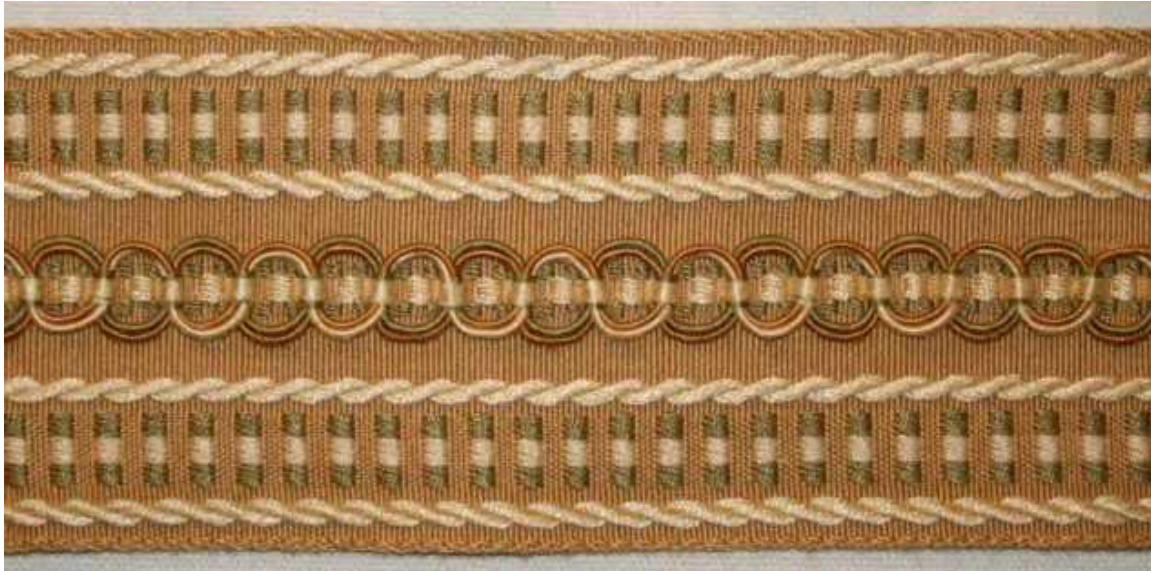

JANET YONATY INC
TEXTILES & TRIM

8642 MELROSE AVE.
W. HOLLYWOOD, CA. 90069
T: (310) 659-5422 F: (310) 659-5442

ARTICLE: 30872

COLOR: 202

REPEAT:

PRICE: $

CONTENT:

DESCRIPTION: