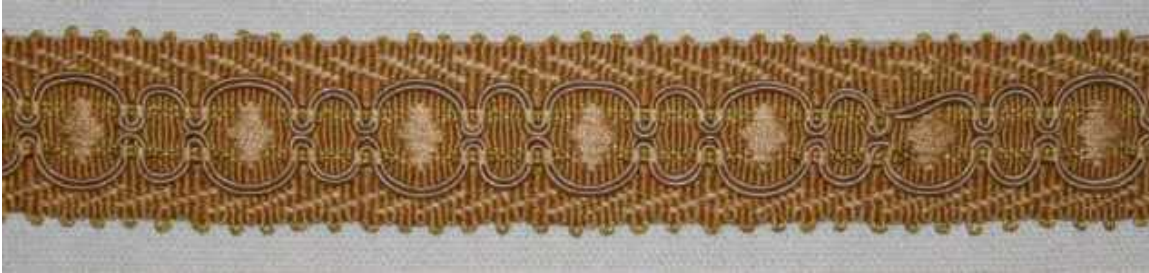

COLOR: 11

REPEAT:

PRICE: \$

CONTENT:

DESCRIPTION:

JANET YONATY INC
TEXTILES & TRIM

8642 MELROSE AVE.
W. HOLLYWOOD, CA. 90069
T: (310) 659-5422 F: (310) 659-5442

ARTICLE: RB200