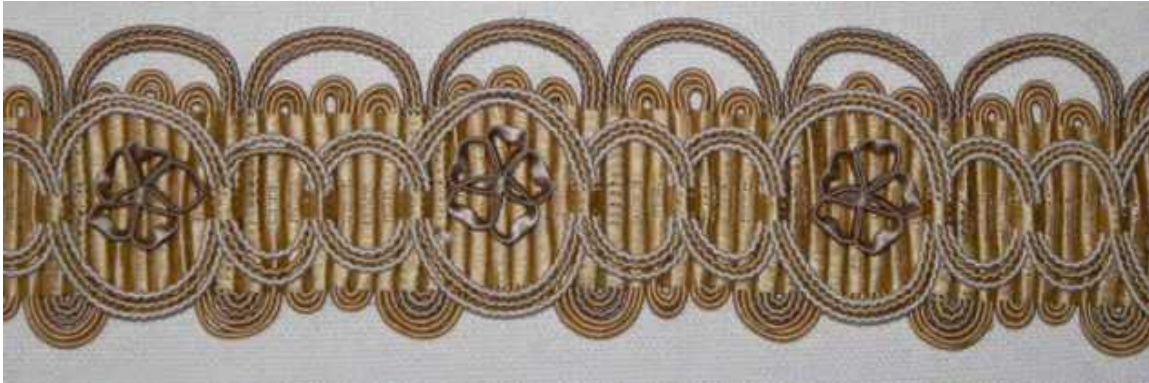

COLOR: 2

REPEAT:

PRICE: \$

CONTENT:

DESCRIPTION:

JANET YONATY INC
TEXTILES & TRIM

8642 MELROSE AVE.
W. HOLLYWOOD, CA. 90069
T: (310) 659-5422 F: (310) 659-5442

ARTICLE: RB209