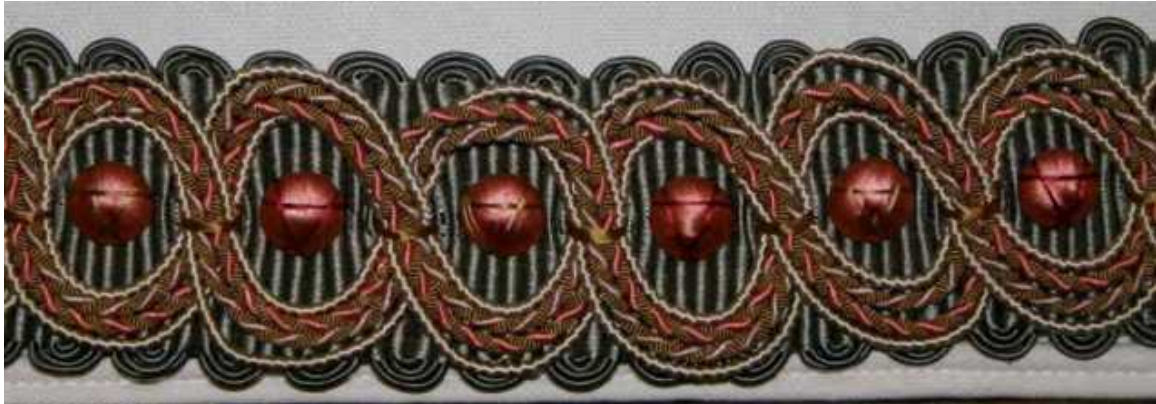

JANET YONATY INC
TEXTILES & TRIM

8642 MELROSE AVE.
W. HOLLYWOOD, CA. 90069
T: (310) 659-5422 F: (310) 659-5442

ARTICLE: RB236

COLOR: 1

REPEAT:

PRICE: $

CONTENT:

DESCRIPTION: