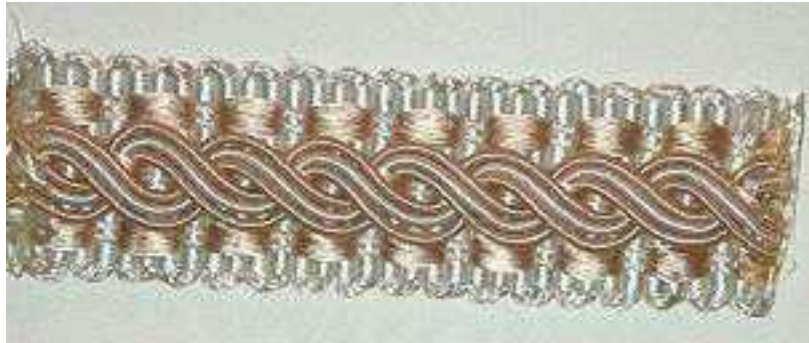

COLOR: 2G

PRICE: \$

CONTENT:

DESCRIPTION:

JANET YONATY INC
TEXTILES & TRIM

8642 MELROSE AVE.
W. HOLLYWOOD, CA. 90069
T: (310) 659-5422 F: (310) 659-5442

ARTICLE: RB268

COLOR: A1