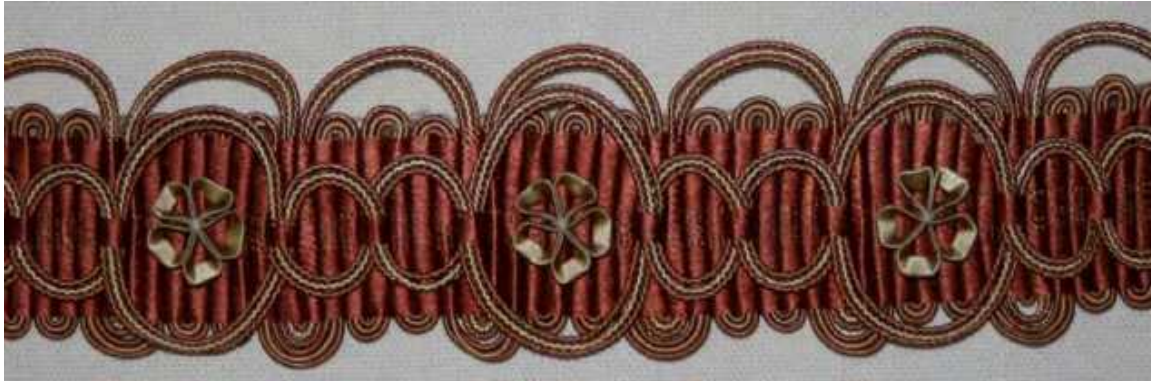

COLOR: 1

REPEAT:

PRICE: \$

CONTENT:

DESCRIPTION:

JANET YONATY INC
TEXTILES & TRIM

8642 MELROSE AVE.
W. HOLLYWOOD, CA. 90069
T: (310) 659-5422 F: (310) 659-5442

ARTICLE: RB209