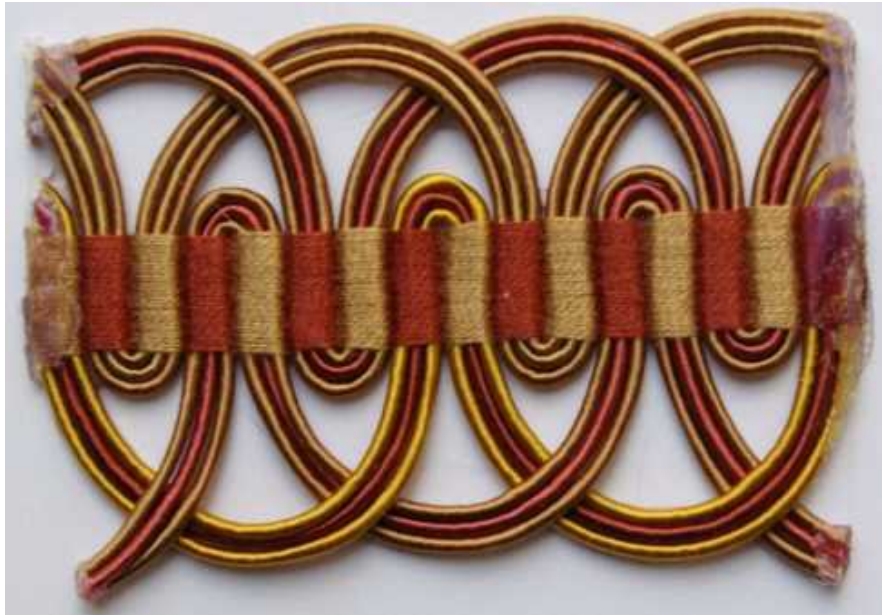

COLOR: 47

PRICE: \$

CONTENT:

DESCRIPTION:

JANET YONATY INC
TEXTILES & TRIM

8642 MELROSE AVE.
W. HOLLYWOOD, CA. 90069
T: (310) 659-5422 F: (310) 659-5442

ARTICLE: 302505

COLOR: 247