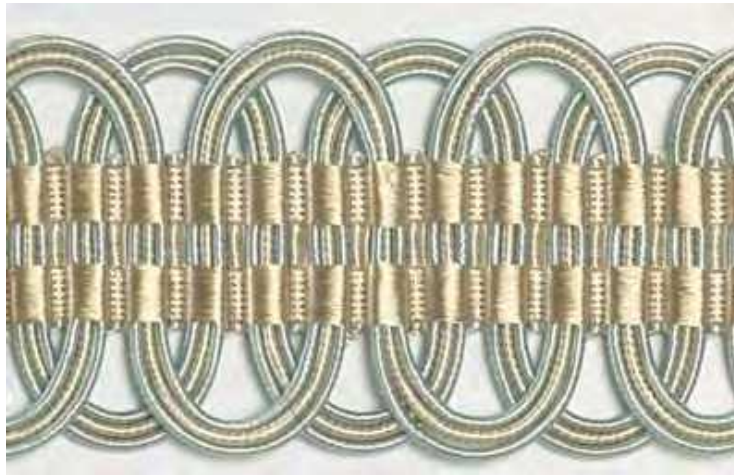

JANET YONATY INC
TEXTILES & TRIM

8642 MELROSE AVE.
W. HOLLYWOOD, CA. 90069
T: (310) 659-5422 F: (310) 659-5442

ARTICLE: RB265

COLOR: A1

PRICE: $

CONTENT:

DESCRIPTION: