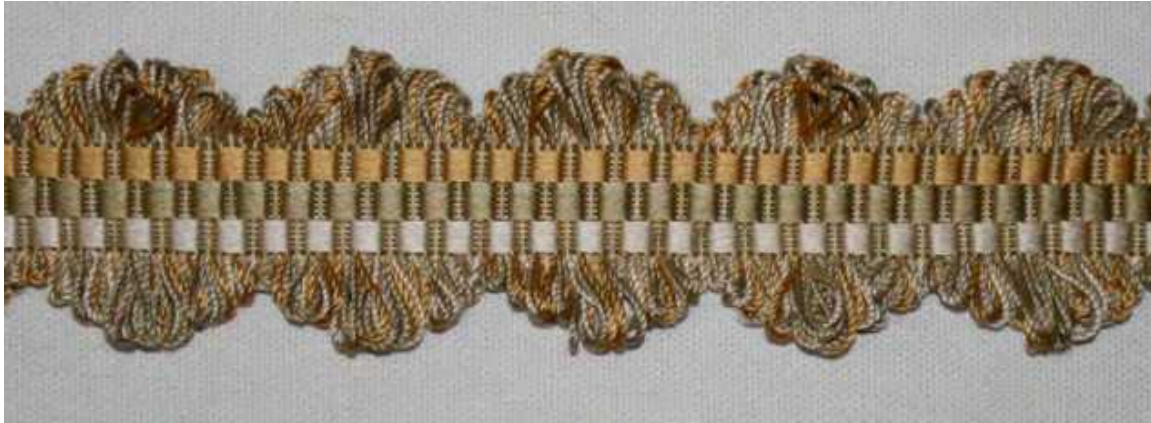

COLOR: 2

REPEAT:

PRICE: \$

CONTENT:

DESCRIPTION:

JANET YONATY INC
TEXTILES & TRIM

8642 MELROSE AVE.
W. HOLLYWOOD, CA. 90069
T: (310) 659-5422 F: (310) 659-5442

ARTICLE: RB213