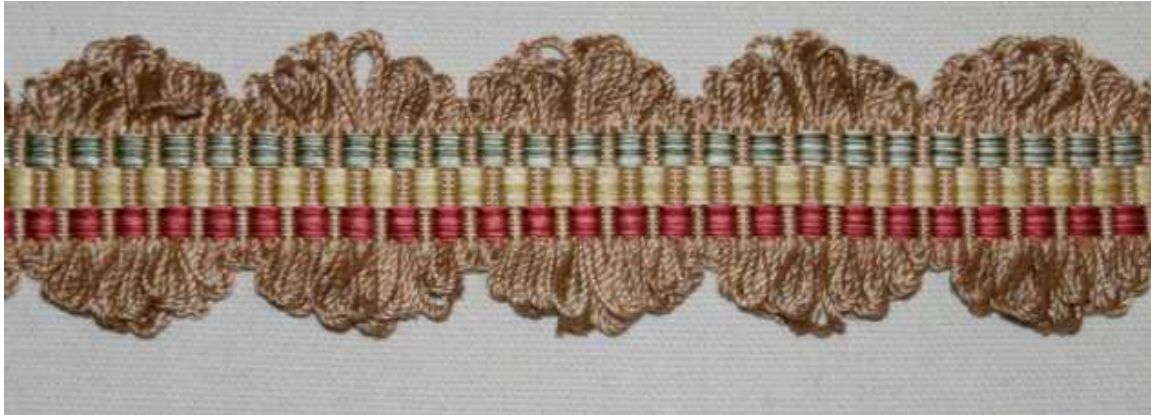

COLOR: 1

REPEAT:

PRICE: \$

CONTENT:

DESCRIPTION:

JANET YONATY INC
TEXTILES & TRIM

8642 MELROSE AVE.
W. HOLLYWOOD, CA. 90069
T: (310) 659-5422 F: (310) 659-5442

ARTICLE: RB213