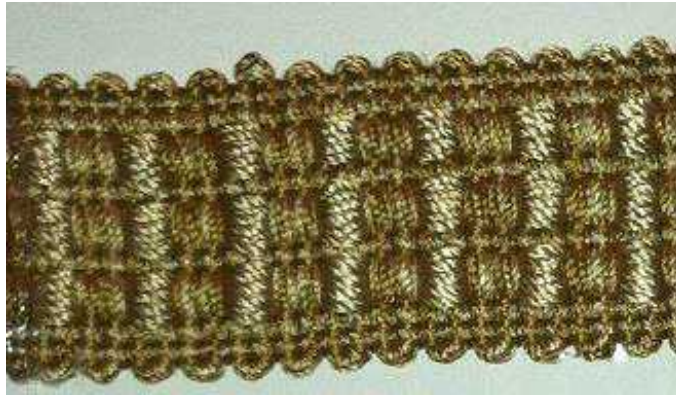

JANET YONATY INC
TEXTILES & TRIM

8642 MELROSE AVE.
W. HOLLYWOOD, CA. 90069
T: (310) 659-5422 F: (310) 659-5442

ARTICLE: RB289

COLOR: A1

PRICE: $

CONTENT:

DESCRIPTION: