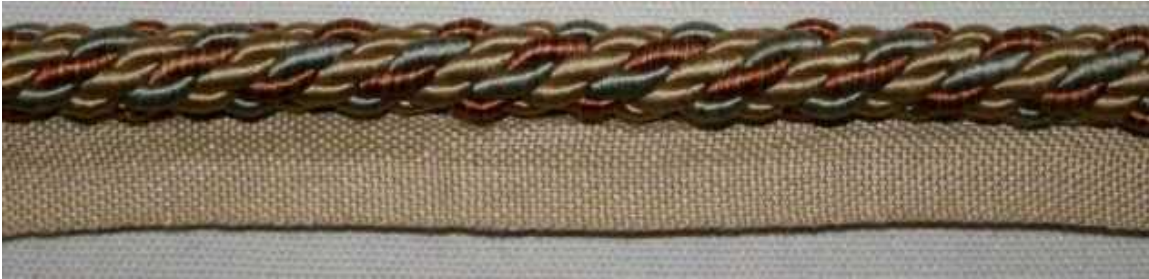

COLOR: 8

REPEAT:

PRICE: \$

CONTENT:

DESCRIPTION:

JANET YONATY INC
TEXTILES & TRIM

8642 MELROSE AVE.
W. HOLLYWOOD, CA. 90069
T: (310) 659-5422 F: (310) 659-5442

ARTICLE: JYC05