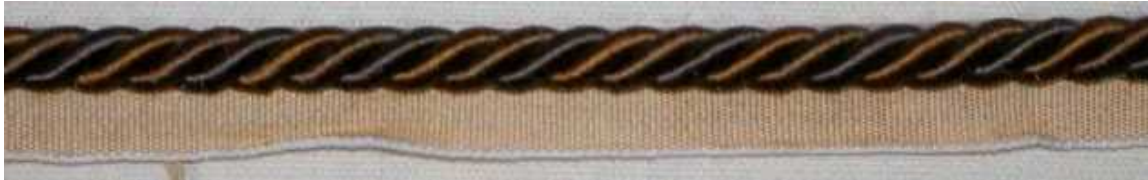

COLOR: 4

REPEAT:

PRICE: \$

CONTENT:

DESCRIPTION:

JANET YONATY INC
TEXTILES & TRIM

8642 MELROSE AVE.
W. HOLLYWOOD, CA. 90069
T: (310) 659-5422 F: (310) 659-5442

ARTICLE: RB115