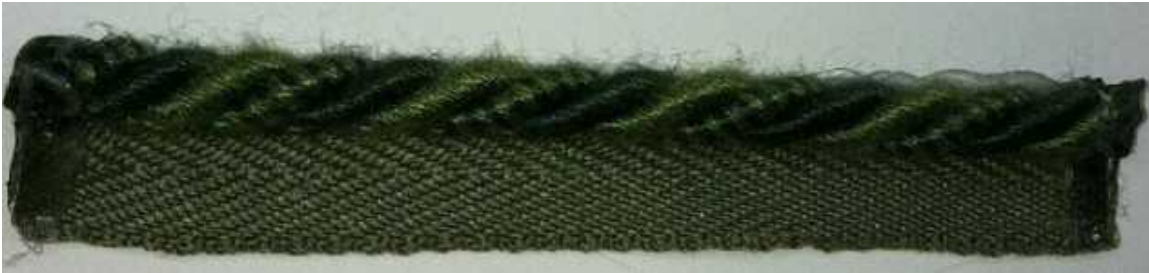

JANET YONATY INC
TEXTILES & TRIM

8642 MELROSE AVE.
W. HOLLYWOOD, CA. 90069
T: (310) 659-5422 F: (310) 659-5442

ARTICLE: RB142

COLOR: 21

PRICE: $

CONTENT:

DESCRIPTION: