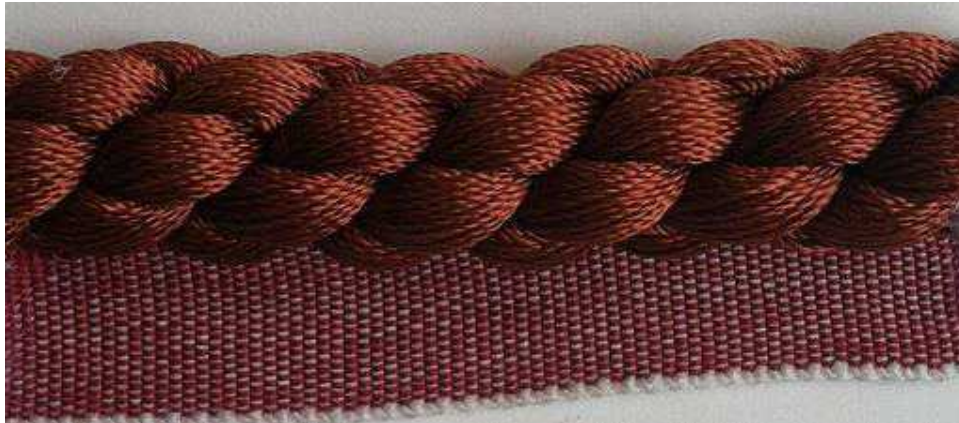

JANET YONATY INC
TEXTILES & TRIM

8642 MELROSE AVE.
W. HOLLYWOOD, CA. 90069
T: (310) 659-5422 F: (310) 659-5442

ARTICLE: RB111

COLOR: 4

PRICE: $

CONTENT:

DESCRIPTION: