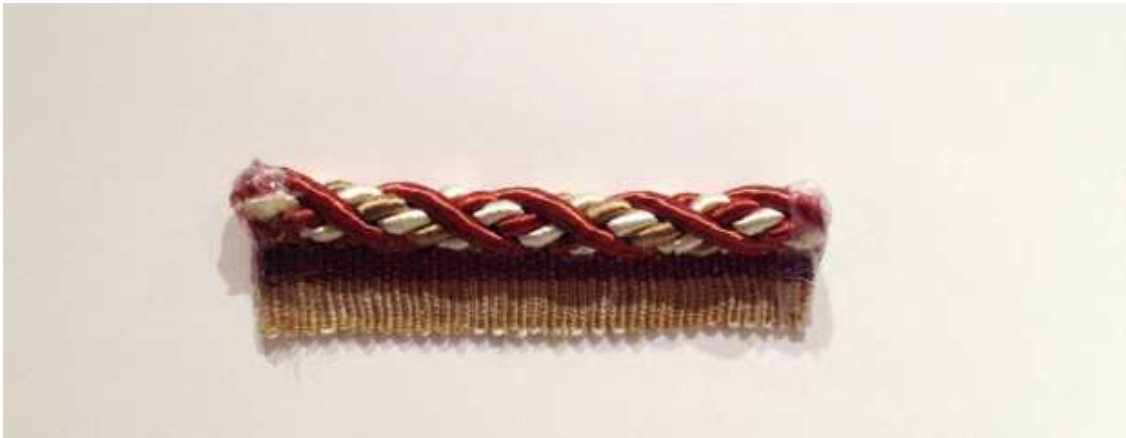

ARTICLE: 120

COLOR: 3

REPEAT:

PRICE: \$

CONTENT:

DESCRIPTION:

JANET YONATY INC
TEXTILES & TRIM

8642 MELROSE AVE.
W. HOLLYWOOD, CA. 90069
T: (310) 659-5422 F: (310) 659-5442