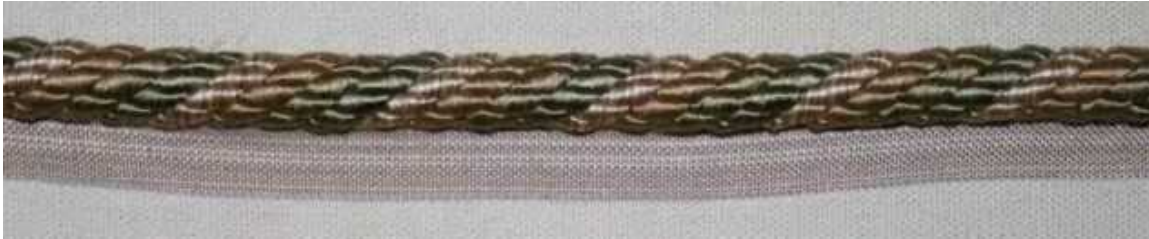

COLOR: 2

REPEAT:

PRICE: \$

CONTENT:

DESCRIPTION:

JANET YONATY INC
TEXTILES & TRIM

8642 MELROSE AVE.
W. HOLLYWOOD, CA. 90069
T: (310) 659-5422 F: (310) 659-5442

ARTICLE: JYC05